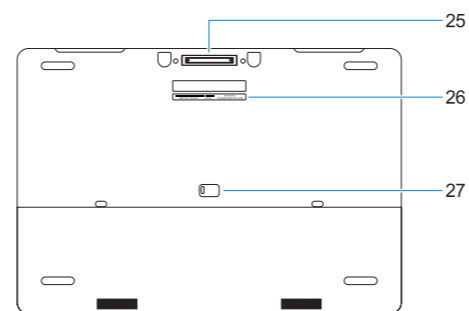

16. Speaker
17. Panel sentuh
18. Pembaca kartu pintar nirkontak (opsional)
19. Pembaca kartu pintar (opsional)
20. Port USB 3.0 dengan PowerShare
21. Mini-DisplayPort
22. Port HDMI
23. Port Thunderbolt™ 3 over Tipe-C
24. Joystick penunjuk
25. Konektor E-Dock
26. Label tag servis
27. Kait pelepas baterai

1. Micrô
2. Camera
3. Đèn trạng thái camera
4. Micrô
5. Cổng mạng
6. Cổng đầu nối nguồn
7. Khе cấp bảo vệ
8. Núт nguồn
9. Cổng USB 3.0 với tính năng PowerShare
10. Cổng tai nghe
11. đầu đọc thẻ SD
12. Đèn trạng thái pin
13. Đèn hoạt động ổ đĩa cứng
14. Đèn trạng thái nguồn
15. Đèn trạng thái camera
16. Loa
17. Bàn di chuột
18. Đầu đọc thẻ thông minh không tiếp xúc (tùy chọn)
19. Đầu đọc thẻ thông minh (tùy chọn)
20. Cổng USB 3.0 với tính năng PowerShare
21. mini DisplayPort
22. Cổng HDMI
23. Cổng Type-C trên Thunderbolt™ 3
24. Thanh trở
25. Đầu nối gắn đế E-Dock
26. Nhãn thẻ bảo trì
27. Chốt mở pin

15. Indicador luminoso de estado de la alimentación
16. Altavoces
17. Superficie táctil
18. Lector de tarjetas inteligentes sin contacto (opcional)
19. Lector de tarjetas inteligentes (opcional)
20. Puerto USB 3.0 con PowerShare
21. Mini-DisplayPort
22. Puerto HDMI
23. Puerto Thunderbolt™ 3 a través de Tipo C
24. TrackPoint
25. Conector E-Dock
26. Etiqueta de servicio
27. Pasador de liberación de la batería

15. مصباح حالة التيار
16. مكبرات الصوت
17. لوحة اللمس
18. قارئ البطاقة الذكية اللاسلكي (اختياري)
19. قارئ Smartcard (اختياري)
20. منفذ USB 3.0 مزود بـ PowerShare
21. منفذ DisplayPort المصغر
22. منفذ HDMI
23. Thunderbolt™ 3 على منفذ من النوع C
24. عصا التاشير
25. موصل الإرساء الإلكتروني
26. ملصق علامة الخدمة
27. قفل تحرير البطارية

1. الميكروفون
2. الكاميرا
3. مصباح حالة الكاميرا
4. الميكروفون
5. منفذ الشبكة
6. منفذ موصل التيار
7. منفذ كبل الأمان
8. زر التيار
9. منافذ USB 3.0 مزودة بميزة PowerShare
10. منفذ سماعة الرأس
11. قارئ بطاقة SD
12. قارئ بصمات الأصابع (اختياري)
13. مصباح حالة البطارية
14. مصباح نشاط محرك الأقراص الثابتة

© 2016 Dell Inc.

© 2016 Microsoft Corporation.

© 2016 Canonical Ltd.

Printed in China.

2016-11