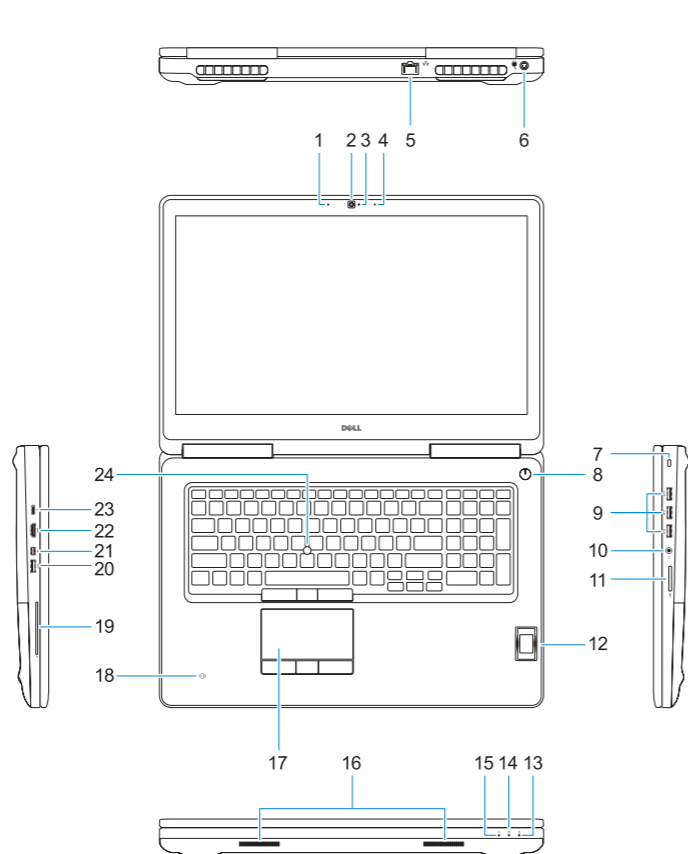

Features

Fitur | Funciones | Tính năng | الميزات

1. Microphone
2. Camera
3. Camera status light
4. Microphone
5. Network port
6. Power connector port
7. Security cable slot
8. Power button
9. USB 3.0 ports with PowerShare
10. Headset port
11. SD Card reader
12. Fingerprint reader (optional)
13. Battery status light
14. Hard drive activity light
15. Power status light